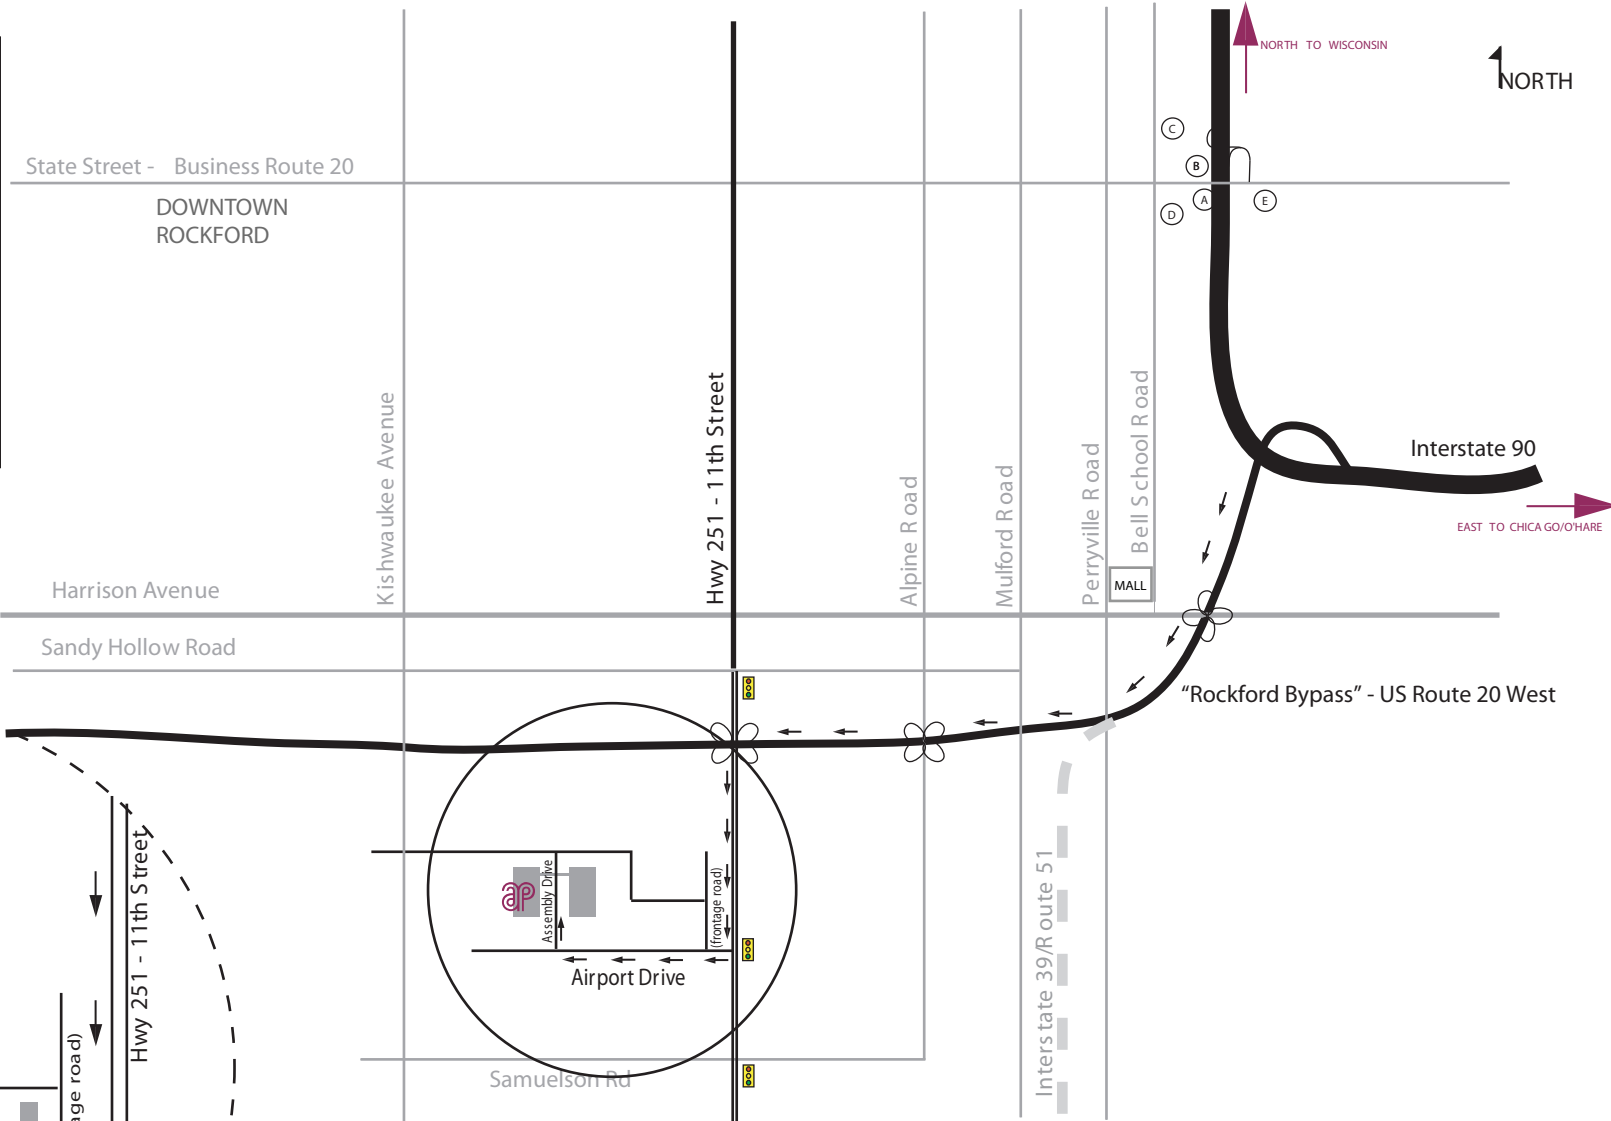

DIRECTIONS

From O'Hare Airport - travel approximately 62 miles on I-90 West to Rockford. Exit at US 20W / I-39S / "Greater Chicagoland Rockford Airport" (first Rockford Exit). Travel 6 miles on US 20 west and Exit at 251 South / 11th St (note that northbound and southbound are separate exits). Travel south for approximately one mile and turn right at the first light, Airport Drive. Continue on Airport Drive then make a right onto Assembly Drive. Visitor parking is located directly in front of Plant 1 on the west side of the street.

- HOTELS**
 Located on East State Street
- A - Hilton Garden Suites
(815) 229-3322
 - B - Courtyard by Marriott
(815) 397-6222
 - C - Hampton
(815) 229-0404
 - D - Radisson
(815) 226-2100
 - E - Best Western Clock Tower Inn
(815) 398-6000