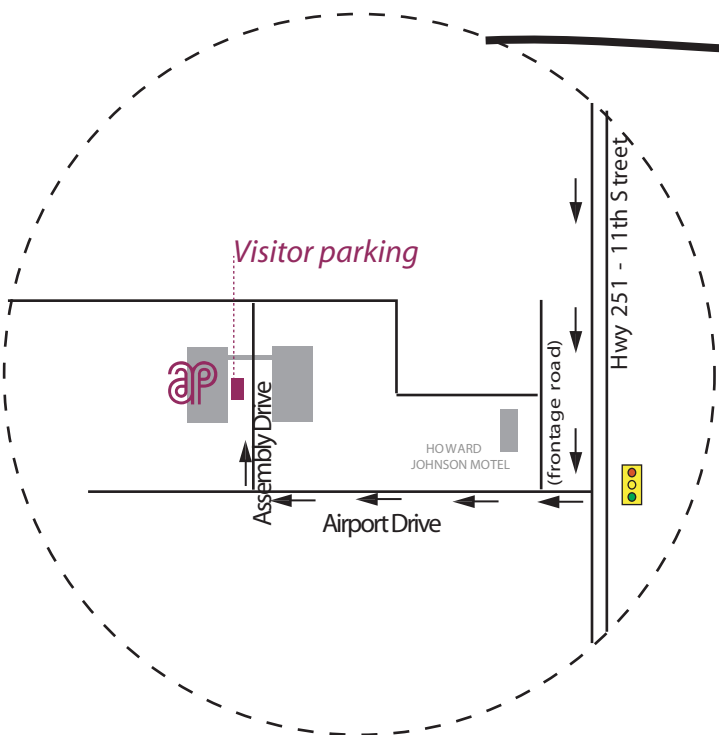

DIRECTIONS

From O'Hare Airport - travel approximately 62 miles on I-90 West to Rockford. Exit at US 20W / I-39S / "Greater Chicagoland Rockford Airport" (first Rockford Exit). Travel 6 miles on US 20 west and Exit at 251 South / 11th St (note that northbound and southbound are separate exits). Travel south for approximately one mile and turn right at the first light, Airport Drive. Continue on Airport Drive then make a right onto Assembly Drive. Visitor parking is located directly in front of Plant 1 on the west side of the street.

- HOTELS**
 Located on East State Street
- A - Hilton Garden Suites
(815) 229-3322
 - B - Courtyard by Marriott
(815) 397-6222
 - C - Hampton
(815) 229-0404
 - D - Radisson
(815) 226-2100
 - E - Best Western Clock Tower Inn
(815) 398-6000