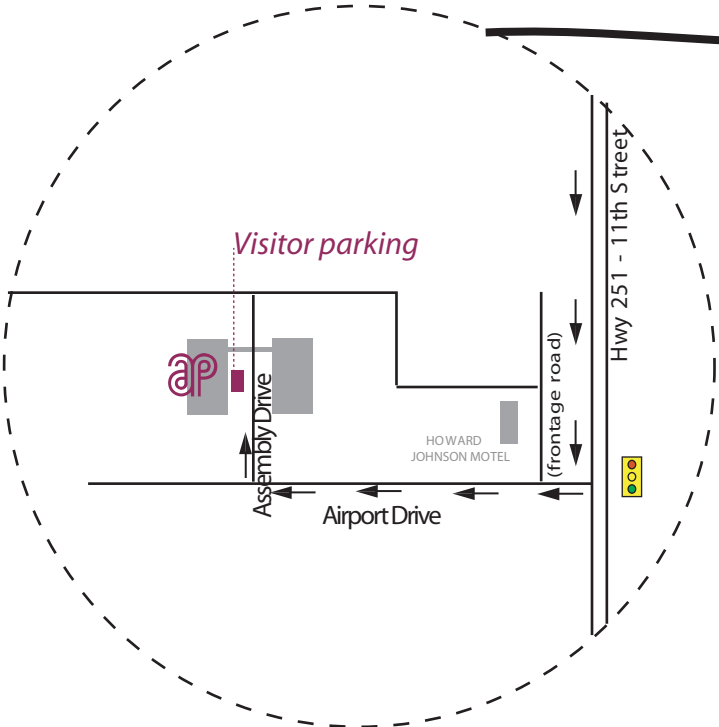

DIRECTIONS from Courtyard by Marriott

Take a right out of the Courtyard parking lot and then a left onto Bell School Road. Follow Bell School Road south around to Mall Rd. Stay in left lane. Take a left onto Harrison Avenue and immediately exit from right lane onto Route 20 West. Follow Route 20 West for approximately 6 miles and exit at 251 South/11 th Street (note that northbound and southbound are separate exits). Travel south for approximately one mile and turn right at the first light, Airport Drive. Continue on Airport Drive then make a right onto Assembly Drive. Visitor parking is located directly in front of Plant 1 on the west side of the street.

<p>HOTELS Located on East State Street A - Hilton Garden Suites (815) 229-3322 B - Courtyard by Marriott (815) 397-6222 C - Hampton (815) 229-0404 D - Radisson (815) 226-2100 E - Best Western Clock Tower Inn (815) 398-6000</p>
--