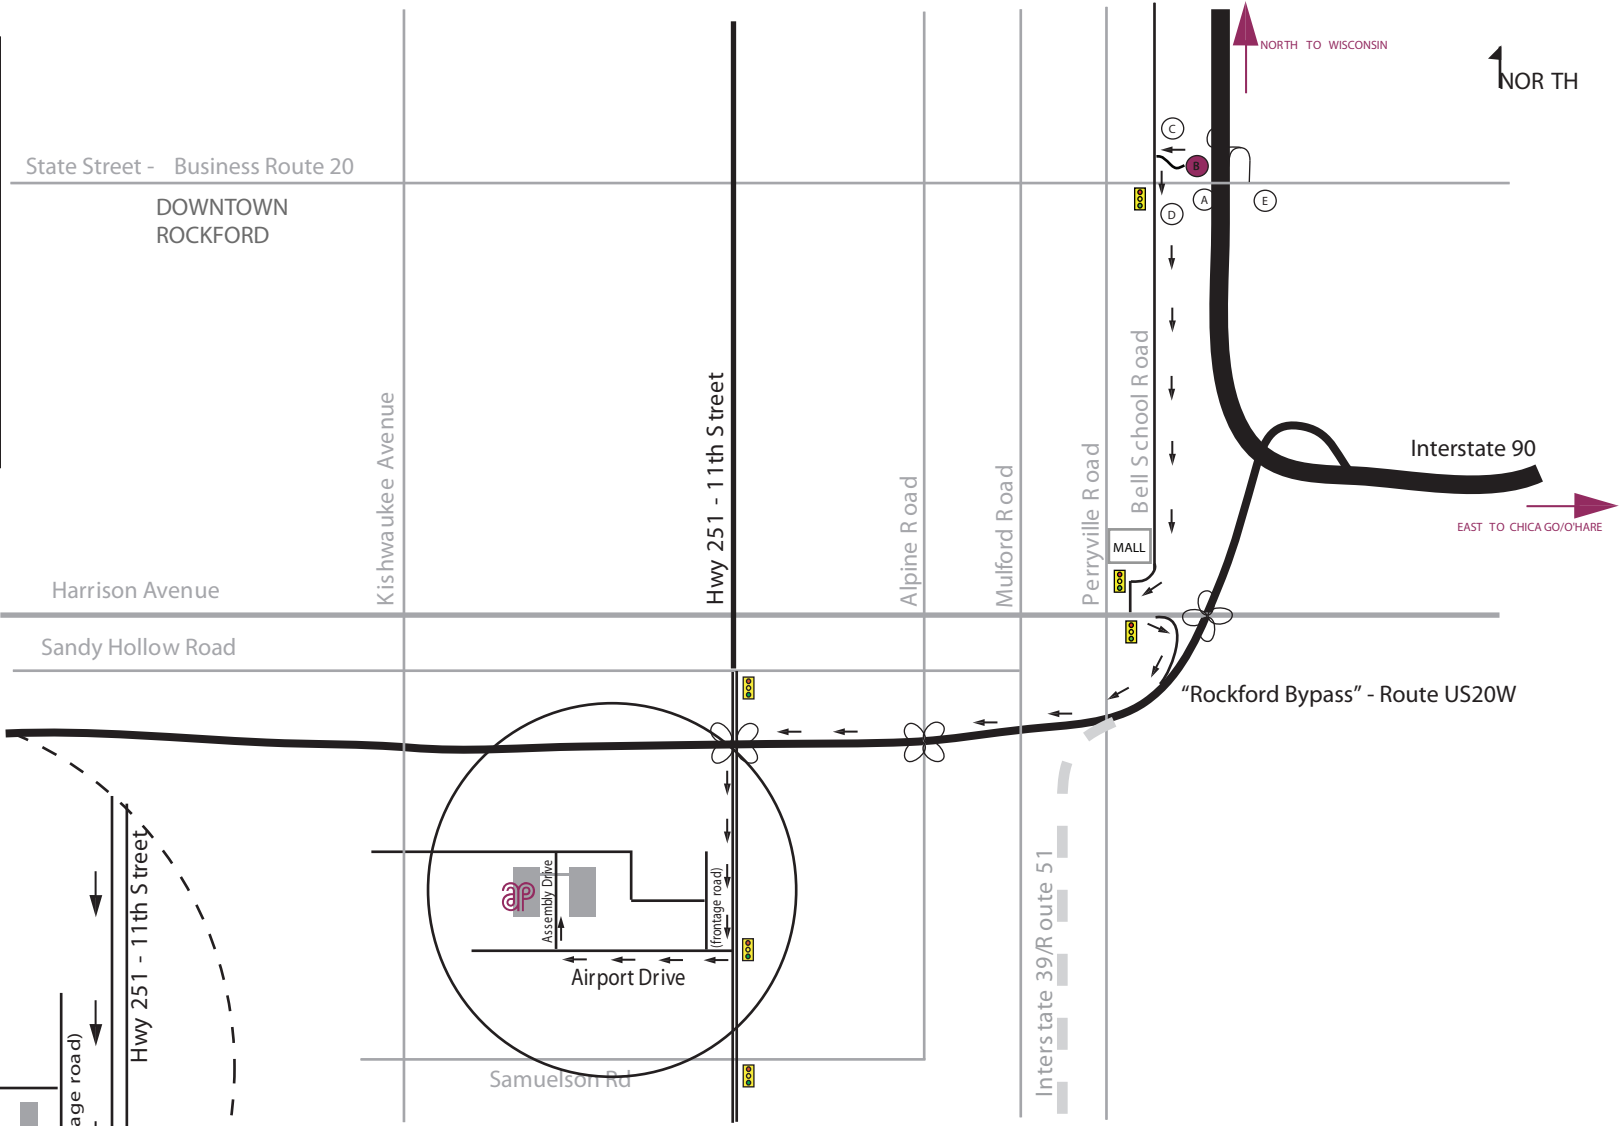

DIRECTIONS from Courtyard by Marriott

Take a right out of the Courtyard parking lot and then a left onto Bell School Road. Follow Bell School Road south around to Mall Rd. Stay in left lane. Take a left onto Harrison Avenue and immediately exit from right lane onto Route 20 West. Follow Route 20 West for approximately 6 miles and exit at 251 South/11 th Street (note that northbound and southbound are separate exits). Travel south for approximately one mile and turn right at the first light, Airport Drive. Continue on Airport Drive then make a right onto Assembly Drive. Visitor parking is located directly in front of Plant 1 on the west side of the street.

<p>HOTELS Located on East State Street A - Hilton Garden Suites (815) 229-3322 B - Courtyard by Marriott (815) 397-6222 C - Hampton (815) 229-0404 D - Radisson (815) 226-2100 E - Best Western Clock Tower Inn (815) 398-6000</p>
--